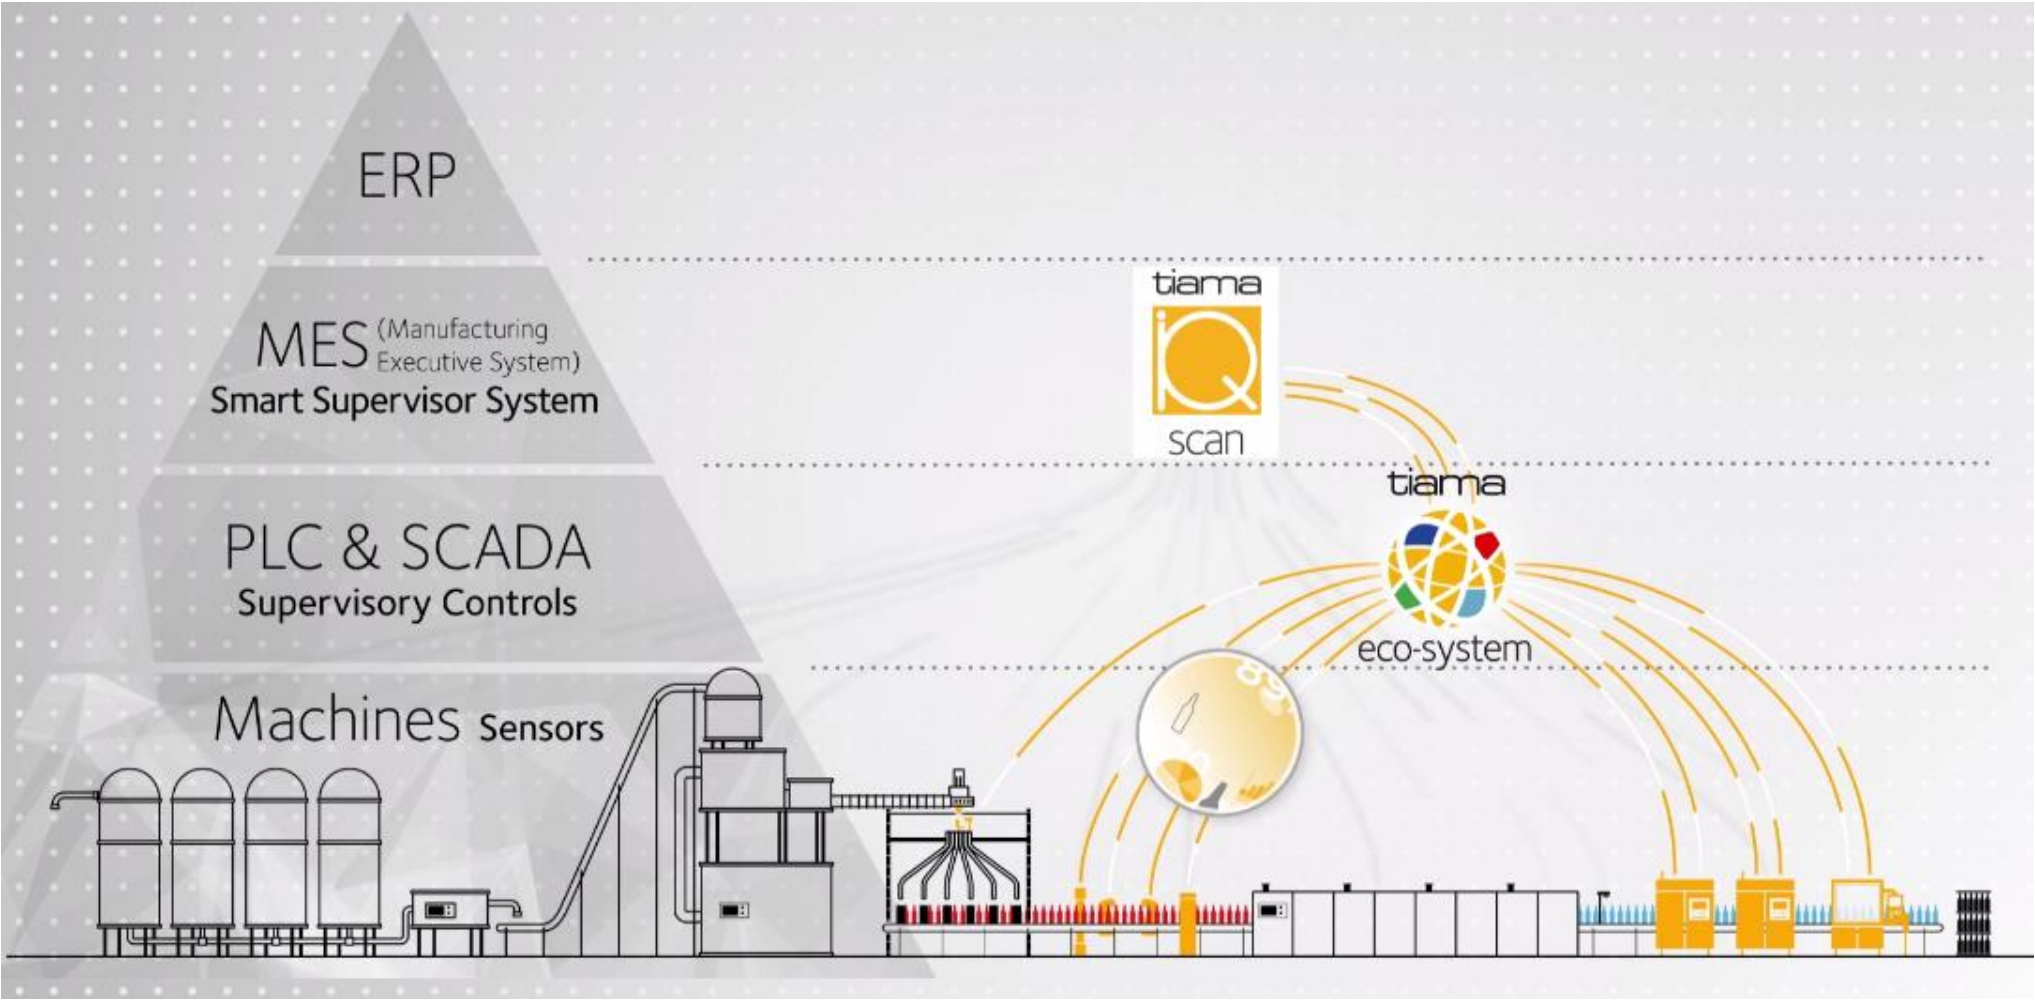

# Tiama ECO-system

Intelligence

Tiama ECO-system is a web based tool giving access to data coming exclusively from Tiama machines and sensors.

# Tiama ECO-system

Intelligence

« Tiama ECO-system » is a Data source for « Tiama IQ scan » but also to other MES

## Control Center

One single entry point to multiple Tiama  
machines and sensors